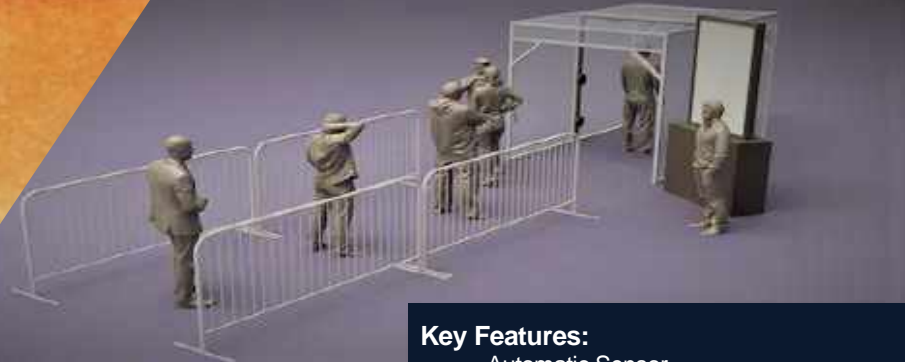

CONTACTLESS DISINFECTION CHAMBER

Key Features:

- Automatic Sensor
- 2 – 10 secs adjustable spray time
- 100 % non-toxic non-corrosive chemical

PRODUCT SPECIFICATION

- A** Acrylic LED Lightbox
- B** 3 mm Clear Acrylic
- C** Motion Sensor
- D** Hollow Section Structure
- E** Acrylic Sheet
- F** Acrylic Hand Sanitizer Box
- G** Clear Sticker
- H** 3 mm White Acrylic
- I** Portable Wheels
- Dimension: 2400 H x 1200 L x 1100 W

PRICE TAG

\$3200 PER SET

BRIEF INTRODUCTION

- The chamber is designed as a module enabling it to be easily installed and transported. The 6-points fog mist nozzles spraying disinfectant to kill the coronavirus.
- Motion sensor activate the spraying process once a person steps into the chamber. Usual spray time is 4 to 6 seconds or can be adjust to your requirements. Estimate to disinfect up to **2500 person a day based on 25 liters disinfectant**